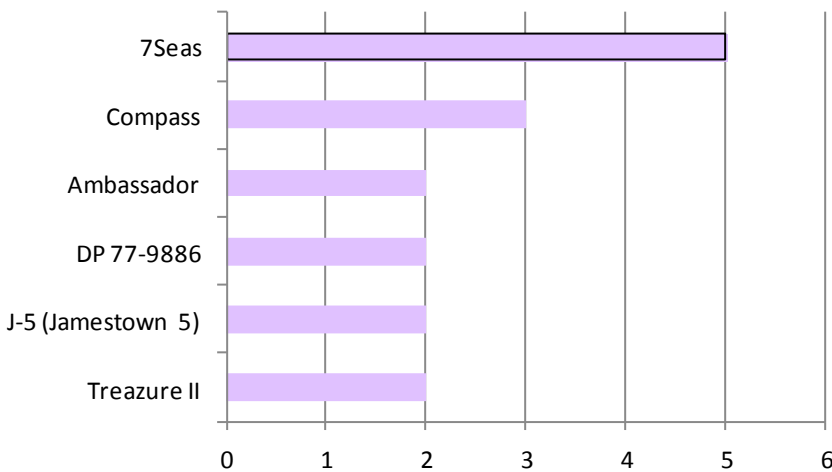

Drought Tolerance

Dormancy Ratings: 1-9; 9=No Dormancy 2004-2007 Data www.ntep.org

PENNINGTON SEED INC.

1280 Atlanta Hwy
Madison, Georgia 30650
1-800-277-1412

proturfsolutions@penningtonseed.com
www.pennington.com