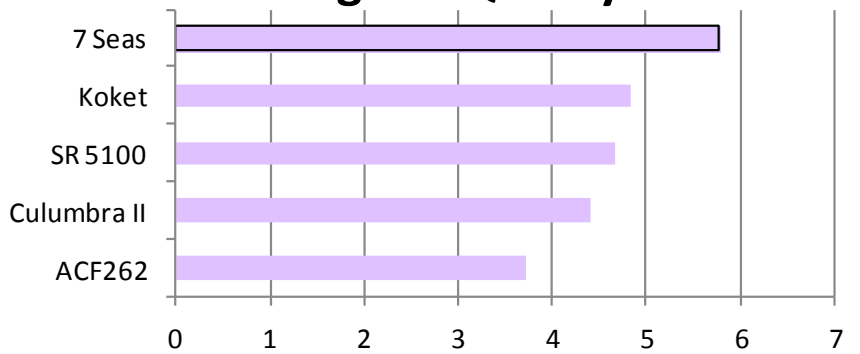

Turfgrass Quality

Ratings: 1-9; 9=Best 2007 Data Rolesville, NC www.ctbt-us.info

Turfgrass Color

7 Seas	7.3
Zodiac	6.0
DP 77-9886	5.0
Treasure II	4.7
Musica	4.0

Ratings = 1-9; 9=Best 2004-2007 Data Madison, WI www.ntep.org

PENNINGTON SEED INC.

1280 Atlanta Hwy
Madison, Georgia 30650
1-800-277-1412
proturfsolutions@penningtonseed.com
www.pennington.com